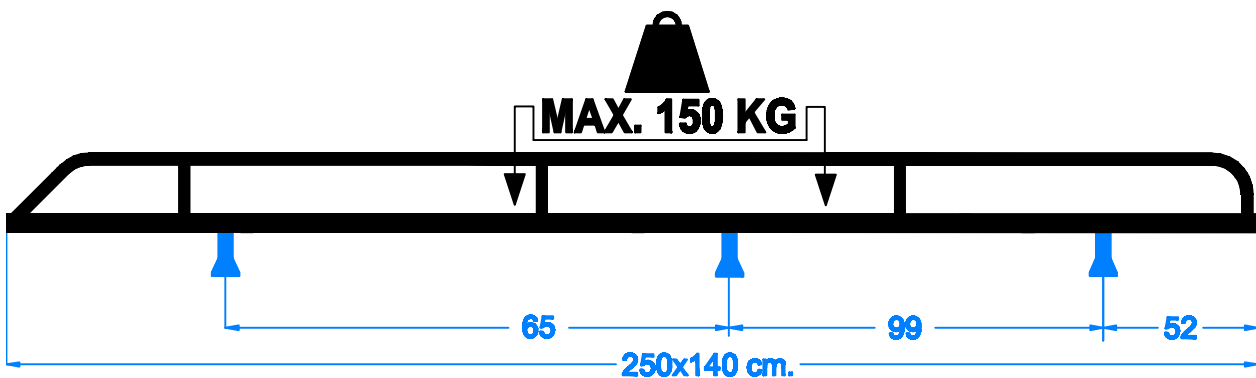

FORD TRANSIT CUSTOM

250x140cm. L2 H2

| | | |
|---|---|---|
|  6x |  12x M8 30x20 |  12x |
|  18x |  24x M8 2xD |  6x |
|  18x |  18x |  6x |
|  3x |  | |
| | | |

KING PING ALU www.kingping.nl
Email: info@kingping.nl