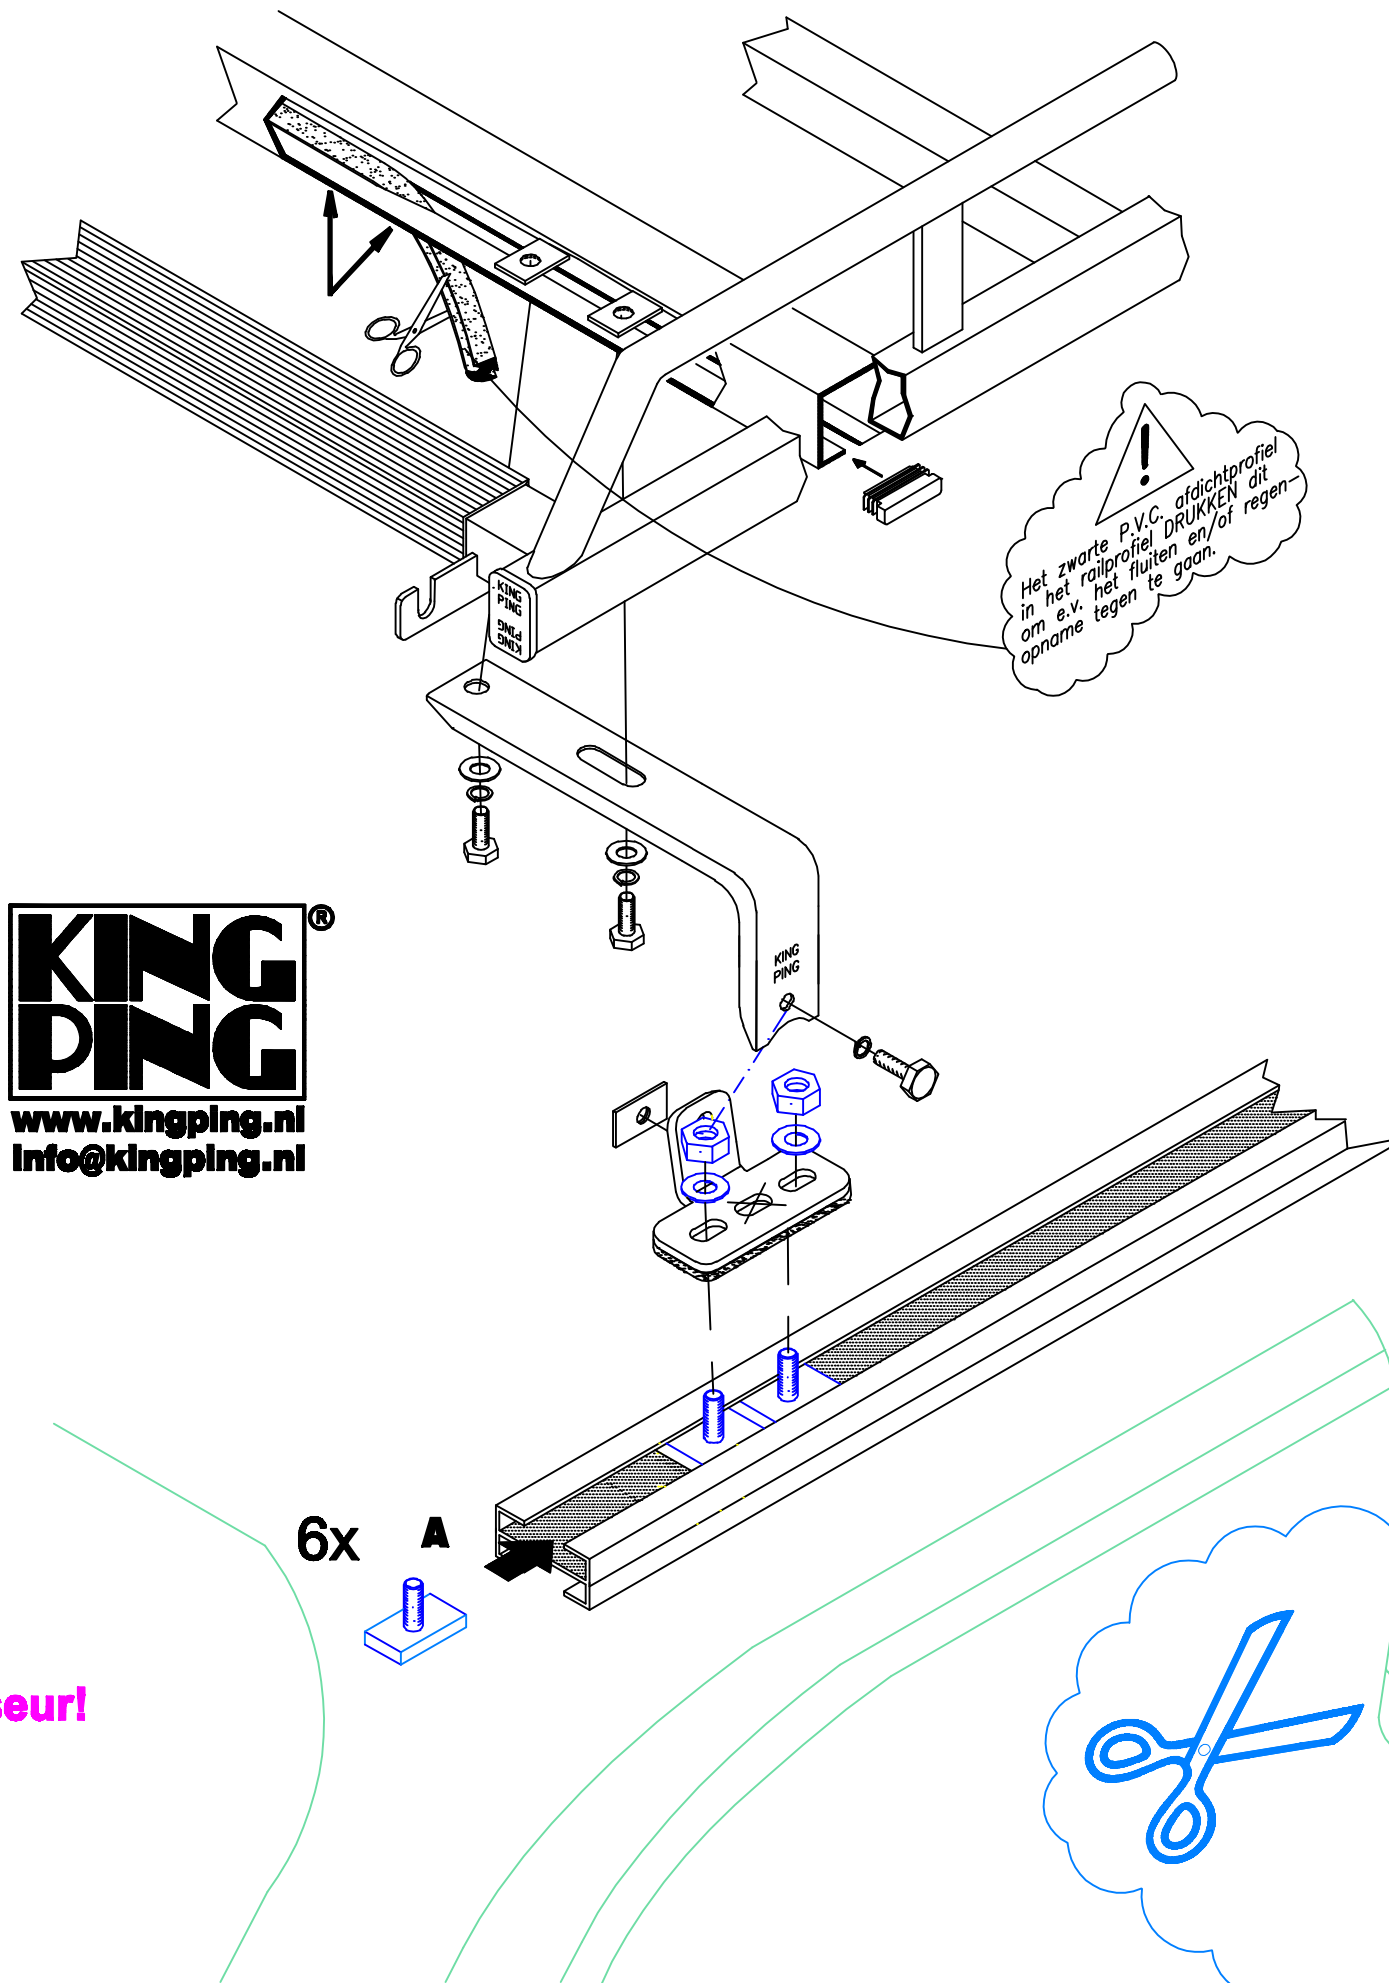

KING PING®
www.kingping.nl
info@kingping.nl