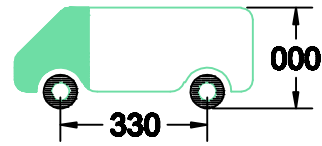

FORD TRANSIT CUSTOM

250x140cm. L2 H2

| | | |
|---|---|---|
|  6x |  12x M8 30x20 |  12x |
|  18x |  24x M8 2xD |  6x |
|  18x |  18x |  6x |
|  3x |  | |
| | | |

KING PING ALU www.kingping.nl
Email: info@kingping.nl